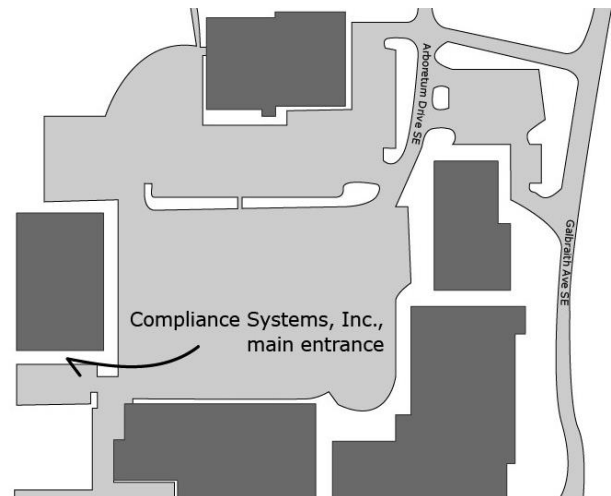

General Office Information

Compliance Systems is about 15 minutes from the Gerald R. Ford International Airport and about 10 minutes from most of the hotels included in this guide.

Compliance Systems
1575 Arboretum Drive SE, Suite 406
Grand Rapids, MI 49546
[Directions to Compliance Systems](#)

[Directions to Gerald R. Ford International Airport](#)

Compliance Systems is open weekdays 8 a.m. to 5 p.m. Our dress code is denim business casual Monday through Friday.

Our main entrance is on the southwest side of the building.