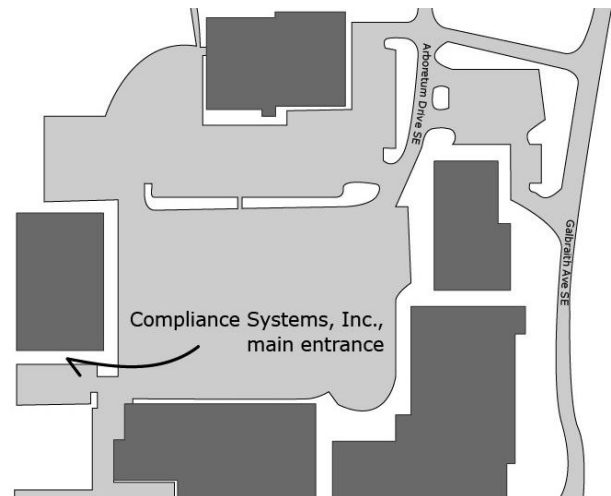

Visitor's Guide

We're glad you're visiting Compliance Systems. To make your travel planning easier, we've compiled some information for you on driving directions, airport information, transportation options, nearby hotels, and dining.

General Office Information

Compliance Systems is about 15 minutes from the Gerald R. Ford International Airport and about 10 minutes from most of the hotels included in this guide.

Compliance Systems
1575 Arboretum Drive SE, Suite 406
Grand Rapids, MI 49546
[Directions to Compliance Systems](#)

[Directions to Gerald R. Ford International Airport](#)

Compliance Systems is open weekdays 8 a.m. to 5 p.m. Our dress code is denim business casual Monday through Friday.

Our main entrance is on the southwest side of the building.